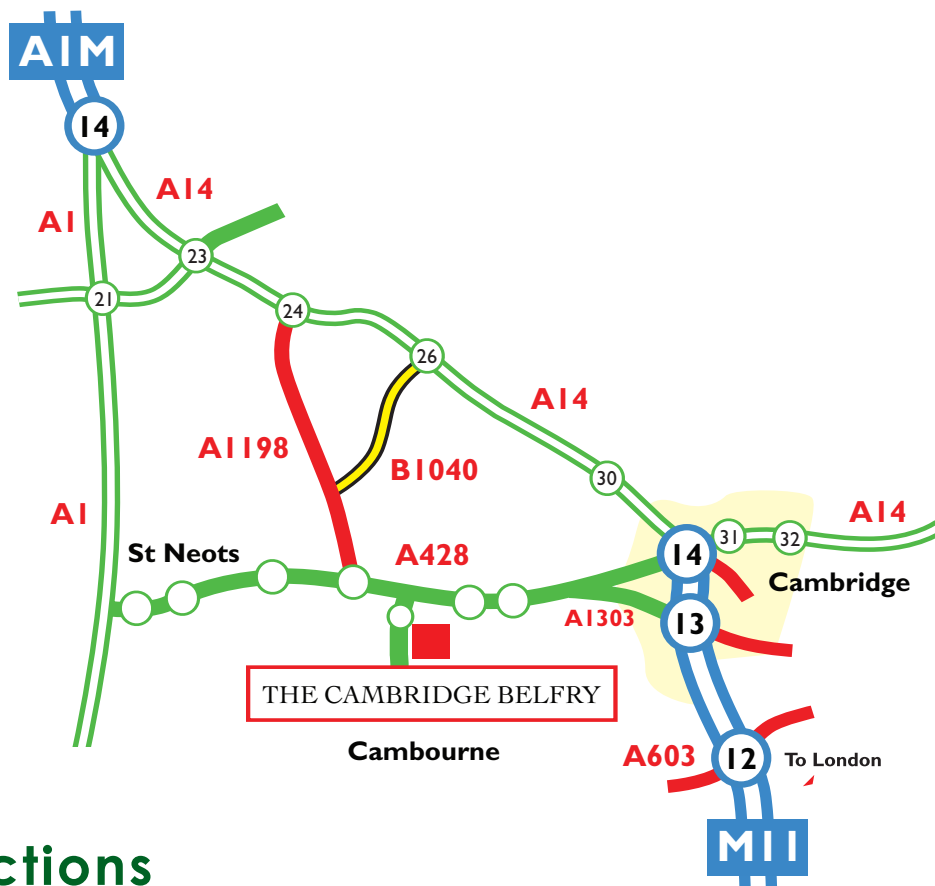

## Directions

### FROM WEST / NORTH A14

- Exit at Junction 24. Follow the A1198 signposted Royston through Papworth Everard.
- At the roundabout by the the A428 take the first exit to Cambridge.
- Take the first slip road signposted Cambourne.
- As you enter Cambourne, take the first exit off the roundabout, go over the bridge towards Great Cambourne, the entrance to the hotel is on the left.

### FROM SOUTH TOWARDS M11

- Exit at Junction 13, signposted A428.
- Take A1303 West to the junction with the A428 and travel west towards Bedford.
- After approximately six miles, take the slip road on the left to Cambourne.
- As you enter Cambourne, take the first exit off the roundabout, go over the bridge towards Great Cambourne, the entrance to the hotel is on the left.

### FROM SOUTH A1

- Exit at Junction with A428, heading East towards Cambridge.
- After approximately 10 miles, take the slip road signposted Cambourne.
- As you enter Cambourne, take the first exit off the roundabout, go over the bridge towards Great Cambourne, the entrance to the hotel is on the left.